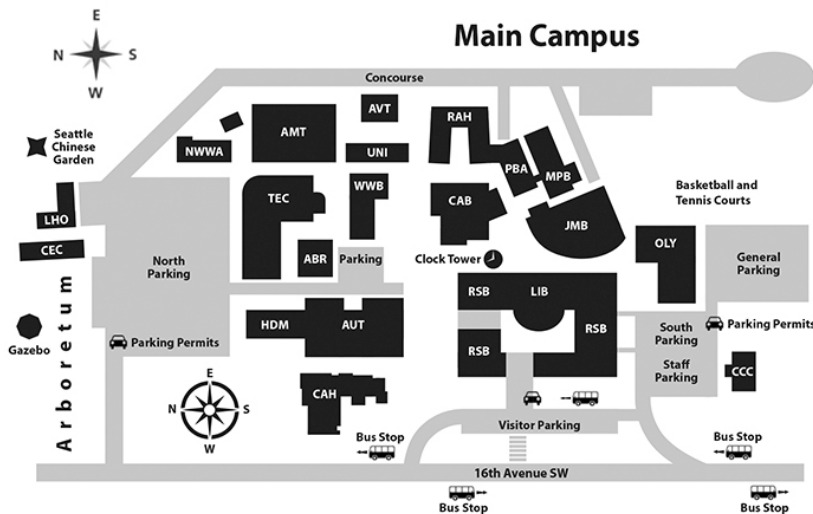

### South Seattle College (Main Campus)

6000 16th Avenue SW

**\*\*Class starts promptly. Please don't be late!!\*\***

Seattle, WA 98106-1499

The South Seattle Community College charges \$3.00 for parking in North Lot. Please be prepared to pay with cash/card at the kiosk, or plan on street parking along 16th Ave SW. DO NOT PARK IN VISITOR OR SOUTH LOTS!

From 1-5 (North/South)

1. Take West Seattle Bridge to Delridge Way SW.
2. Drive south on Delridge Way SW to third light.
3. At third light, turn left onto SW Oregon Street.
4. Take arterial to top of hill, veering right onto 21st Ave SW.
5. Take first left turn onto SW Dawson Street, continuing onto 16th Ave SW.
6. Follow 16th Ave SW for 1/2-mile to South Seattle Community College campus on left.

Driving Directions and Map came from the most reliable internet sources at the time of printing. It is strongly recommended that you travel the route prior to the class. You must show up on time to your class. Evergreen is not responsible for weather, traffic, road closures or construction.