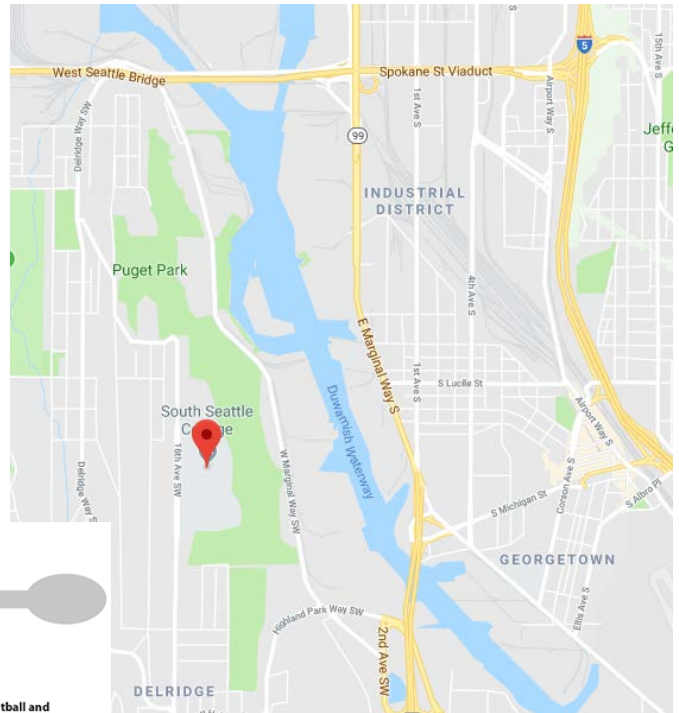

## South Seattle College Driving Directions

### South Seattle College (Main Campus)

6000 16th Avenue SW

**\*\*Class starts promptly. Please don't be late!!\*\***

Seattle, WA 98106-1499

The South Seattle Community College charges \$3.00 for parking in North Lot. Please be prepared to pay with cash/card at the kiosk, or plan on street parking along 16th Ave SW. DO NOT PARK IN VISITOR OR SOUTH LOTS!

From 1-5 (North/South)

1. Take West Seattle Bridge to Delridge Way SW.
2. Drive south on Delridge Way SW to third light.
3. At third light, turn left onto SW Oregon Street.
4. Take arterial to top of hill, veering right onto 21st Ave SW.
5. Take first left turn onto SW Dawson Street, continuing onto 16th Ave SW.
6. Follow 16th Ave SW for 1/2-mile to South Seattle Community College campus on left.

Driving Directions and Map came from the most reliable internet sources at the time of printing. It is strongly recommended that you travel the route prior to the class. You must show up on time to your class. Evergreen is not responsible for weather, traffic, road closures or construction.