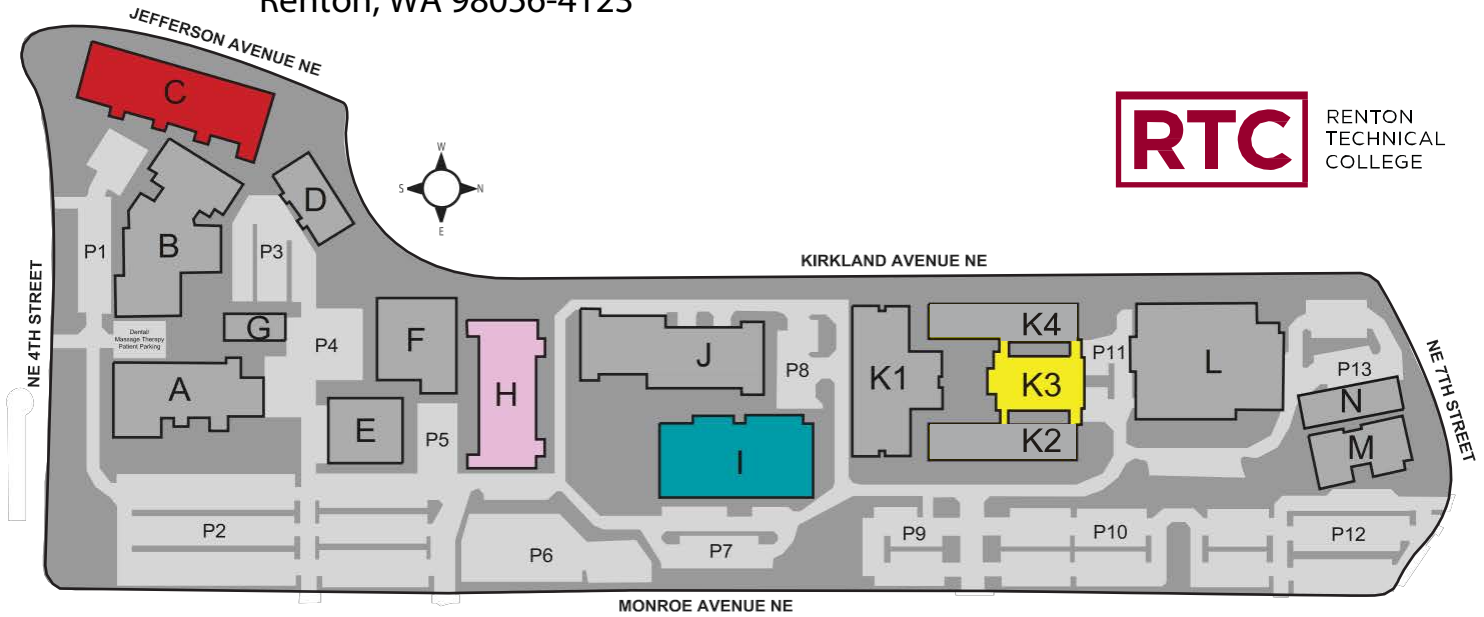

Driving Directions to the RTC Campus

Renton Technical College
3000 NE Fourth Street
Renton, WA 98056-4123

****Class starts promptly
Please don't be late!!!****

Northbound on 405

1. Take Exit 4 and stay to the left and take the Bronson Way exit to Renton.
2. Turn right at bottom of the off-ramp.
3. Continue to the next stoplight and turn right onto Sunset Boulevard.
4. One block further at the stoplight, turn right onto NE 3rd Street.
5. Follow NE 3rd Street to the top of the hill.
6. RTC is on the left side after you crest over the top of the hill. Turn left on Monroe Avenue NE to access the main entrance.

Southbound on 405

1. Take Renton Exit 4, merge onto Sunset Boulevard
2. Turn left at the first stoplight onto NE 3rd Street.
3. Follow NE 3rd Street to top of hill. RTC is on the left side after you crest over the top of the hill. Turn left on Monroe Avenue NE to access the main entrance.

Bus Routes to RTC
Metro buses #105,908 (daytime) and #909 (nights) run on frequent and timely schedules to the main campus. For information about bus routes call the Metro Transit Information Line, (206) 553-3000.