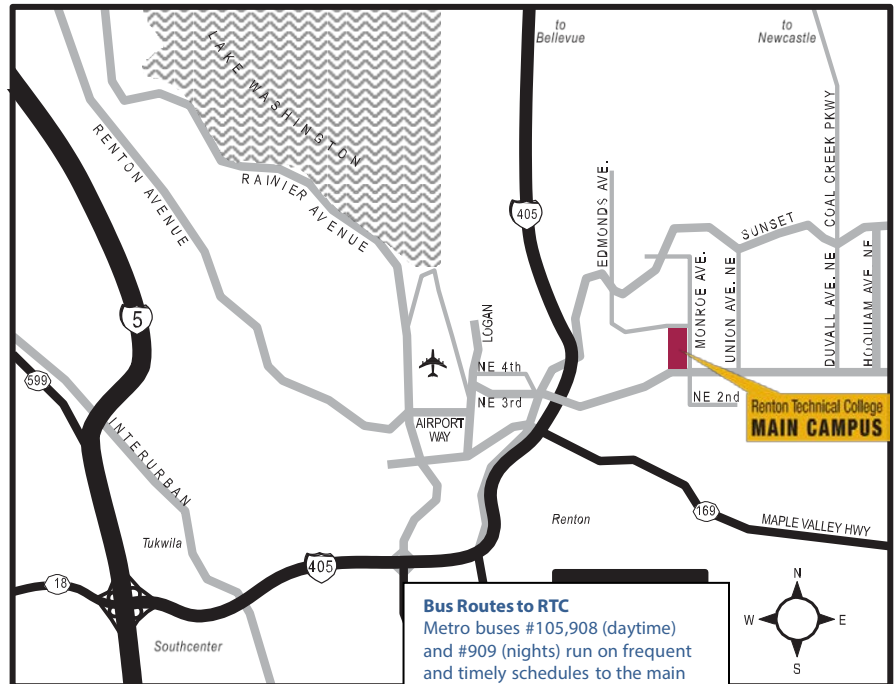

Driving Directions to the RTC Campus

Renton Technical College
3000 NE Fourth Street
Renton, WA 98056-4123

****Class starts promptly
Please don't be late!!!****

Northbound on 405

1. Take Exit 4 and stay to the left and take the Bronson Way exit to Renton.
2. Turn right at bottom of the off-ramp.
3. Continue to the next stoplight and turn right onto Sunset Boulevard.
4. One block further at the stoplight, turn right onto NE 3rd Street.
5. Follow NE 3rd Street to the top of the hill.
6. RTC is on the left side after you crest over the top of the hill. Turn left on Monroe Avenue NE to access the main entrance.

Southbound on 405

1. Take Renton Exit 4, merge onto Sunset Boulevard
2. Turn left at the first stoplight onto NE 3rd Street.
3. Follow NE 3rd Street to top of hill. RTC is on the left side after you crest over the top of the hill. Turn left on Monroe Avenue NE to access the main entrance.

Bus Routes to RTC
Metro buses #105,908 (daytime) and #909 (nights) run on frequent and timely schedules to the main campus. For information about bus routes call the Metro Transit Information Line, (206) 553-3000.