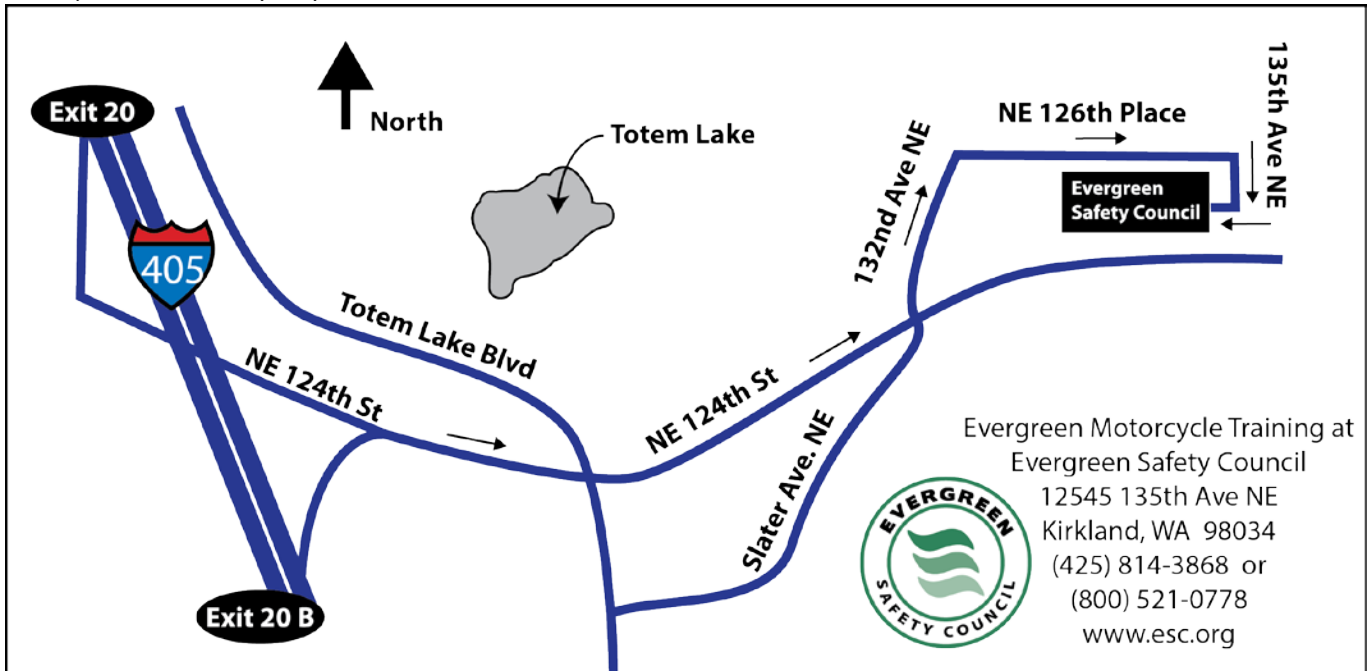

## Totem Lake Location Driving Directions

#### 405 Southbound

1. Take NE 124th St (EXIT 20)
2. Turn left onto NE 124th St
3. Slight left onto 132nd Ave NE / Slater Ave NE
4. Turn right onto NE 126th Pl
5. Take right onto 135th Ave NE  
Destination will be on the right

#### 405 Northbound

1. Take NE 124th St (EXIT 20B)
2. Turn right onto NE 124th St
3. Slight left onto 132nd Ave NE
4. Turn right onto NE 126th Pl
5. Turn right onto 135th Ave NE  
Destination will be on the right

#### From 1-5 / WA-520

1. Take exit 168B for WA-520 toward Bellevue/ Kirkland
2. Merge onto WA-520 E (Partial toll road)
3. Take the Interstate 405 N exit toward Everett
4. Merge onto I-405 N
5. Take NE 124th St (EXIT 20B)
6. Turn right onto NE 124th St
7. Slight left onto 132nd Ave NE
8. Turn right onto NE 126th Pl
9. Turn right onto 135th Ave NE  
Destination will be on the right