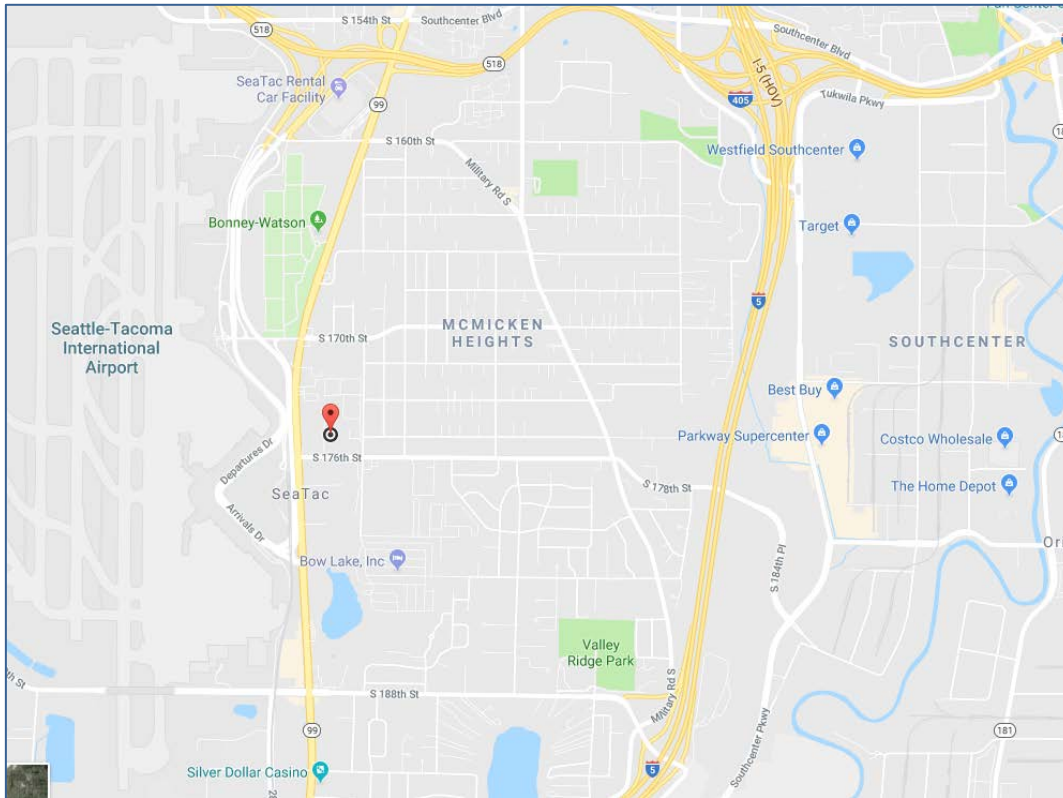

## Classroom Session for Motorcycle Class

**Clarion Hotel** (Seattle International Airport)

3000 S 176th St

**\*\*Class starts promptly. Please don't be late!!!\*\***

SEATAC, WA 98188

Adams Conference Room (2nd Floor)

### To Clarion Hotel from Interstate 5 (Northbound or Southbound)

1. Take Exit 152 (S. 188th St./Orilla Road)
2. Turn West on S. 188th St.
3. Follow S.188th St. to Pacific Hwy S./International Blvd./Hwy.99
4. Take a Right on Pacific Hwy S./International Blvd./Hwy.99
5. At intersection of Pacific Hwy S./International Blvd/Hwy 99 and S 176th St, take a Right.
6. Clarion Hotel is located on left side. Parking is free to students.

Driving Directions and Map came from the most reliable internet sources at the time of printing. It is strongly recommended that you travel the route prior to the class. You must show up on time to your class. Evergreen is not responsible for weather, traffic, road closures or construction.