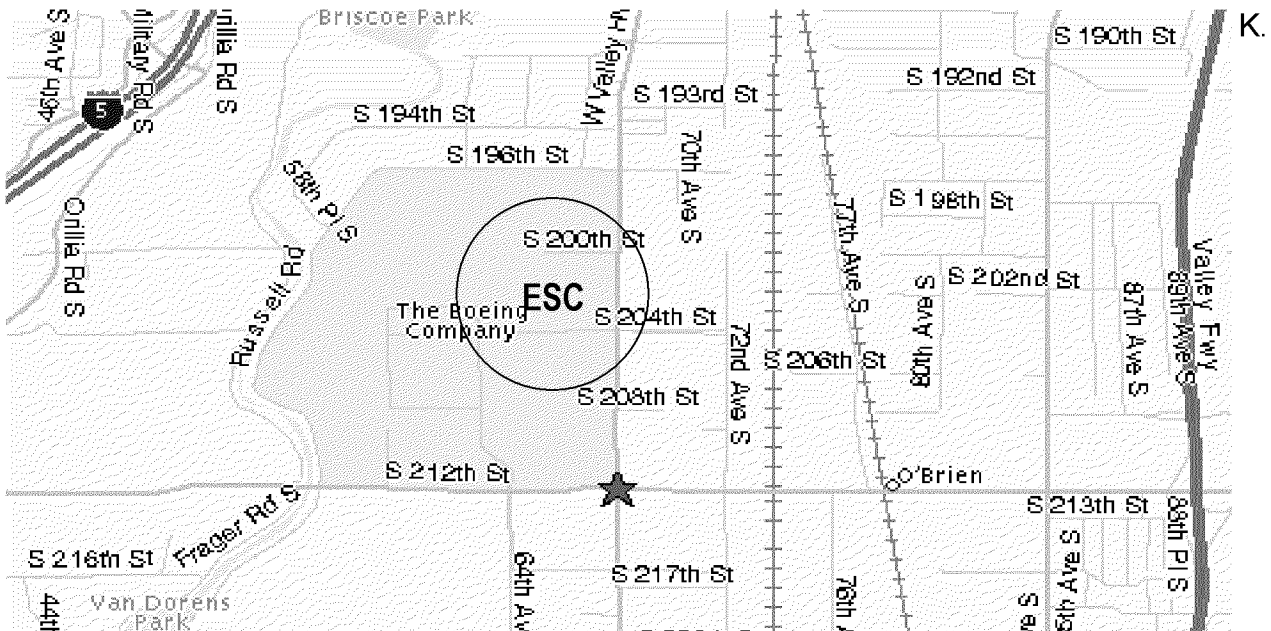

# Boeing Space Center (Kent, WA)

20403 68<sup>th</sup> Ave S, Kent, WA 98032 (approximate address)

**Lot E-3**

## From I – 5 (North or South)

- Take Exit 152 (S. 188<sup>th</sup> St./ Orilla Road).
- Head EAST on Orilla Road. At the bottom of the hill, Orilla Road becomes S. 212<sup>th</sup> Street.
- Turn LEFT (Head NORTH) on West Valley Highway/68<sup>th</sup> Ave S.
- Turn LEFT onto S. 204th St.
- Turn RIGHT into the parking lot (**Lot E-3**)

## From Highway 167 (North or South)

- Take S. 212<sup>th</sup> Street Exit.
- Head WEST onto S. 212<sup>th</sup> Street.
- Stay on S. 212<sup>th</sup> St, turn RIGHT (Head NORTH) onto West Valley Highway/68<sup>th</sup> Ave. S.
- Turn LEFT onto S. 204th St.
- Turn RIGHT into the parking lot (**Lot E-3**).

**The training area will be blocked off by cones. Park outside coned off area.**

Note: Driving Directions and Map came from the most reliable internet sources at the time of printing. It is strongly recommended that you travel the route prior to the class. You must show up on time to your class. Evergreen Safety Council is not responsible for weather, traffic, road closures or construction.