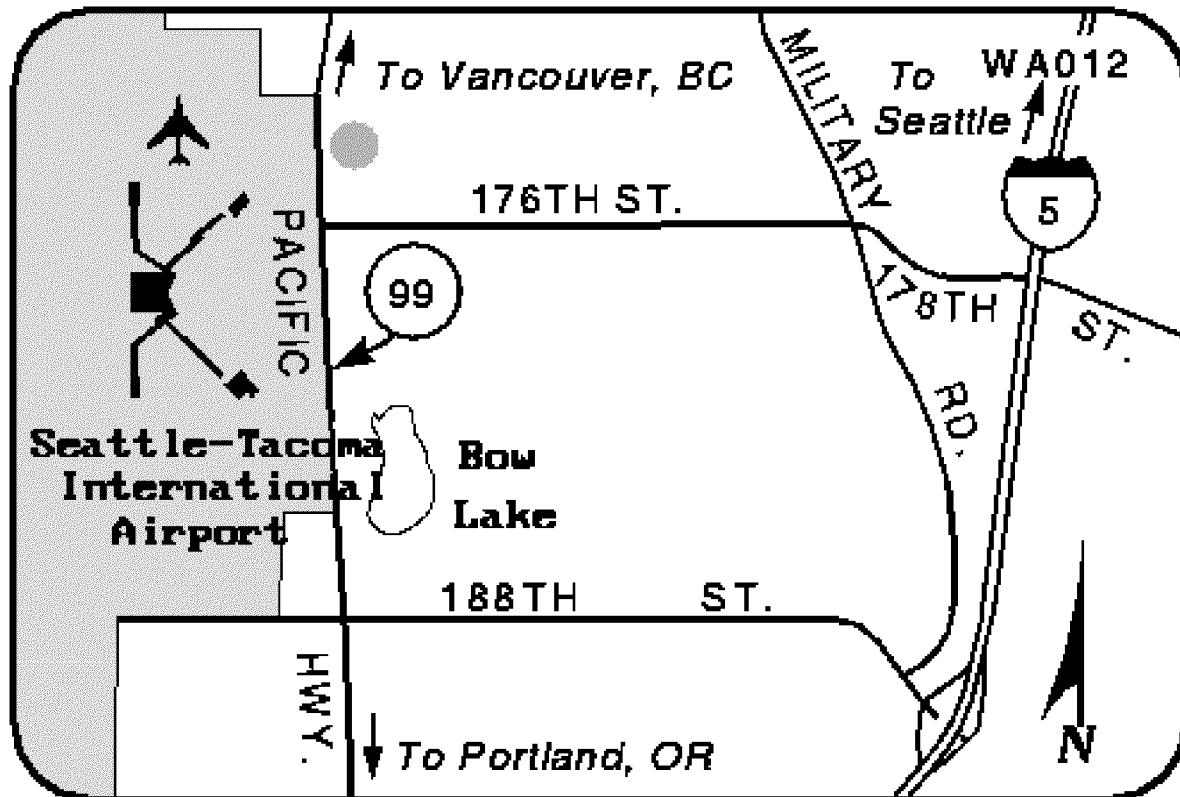

CLASSROOM FOR KENT BRC+IRT CLASS

CLARION HOTEL (SEATTLE INTERNATIONAL AIRPORT)

3000 S 176th St

****Class starts promptly. Don't be late!!!****

SEATAC, WA 98188

Adams Conference Room (2nd Floor)

To Clarion Hotel from Interstate 5

Northbound or Southbound

- Take Exit 152 (S. 188th St./Orilla Road)
- Turn West on S. 188th St.
- Follow S.188th St. to Pacific Hwy S./International Blvd./Hwy.99
- Take a Right on Pacific Hwy S./International Blvd./Hwy.99
- At intersection of Pacific Hwy S./International Blvd./Hwy.99 and S. 176th St., take a Right.
- Clarion Hotel is located on left side. Parking is free to students.

Driving Directions and Map came from the most reliable internet sources at the time of printing. **It is strongly recommended that you travel the route prior to the class.** You must show up on time to your class. Evergreen Safety Council is not responsible for weather, traffic, road closures or construction.