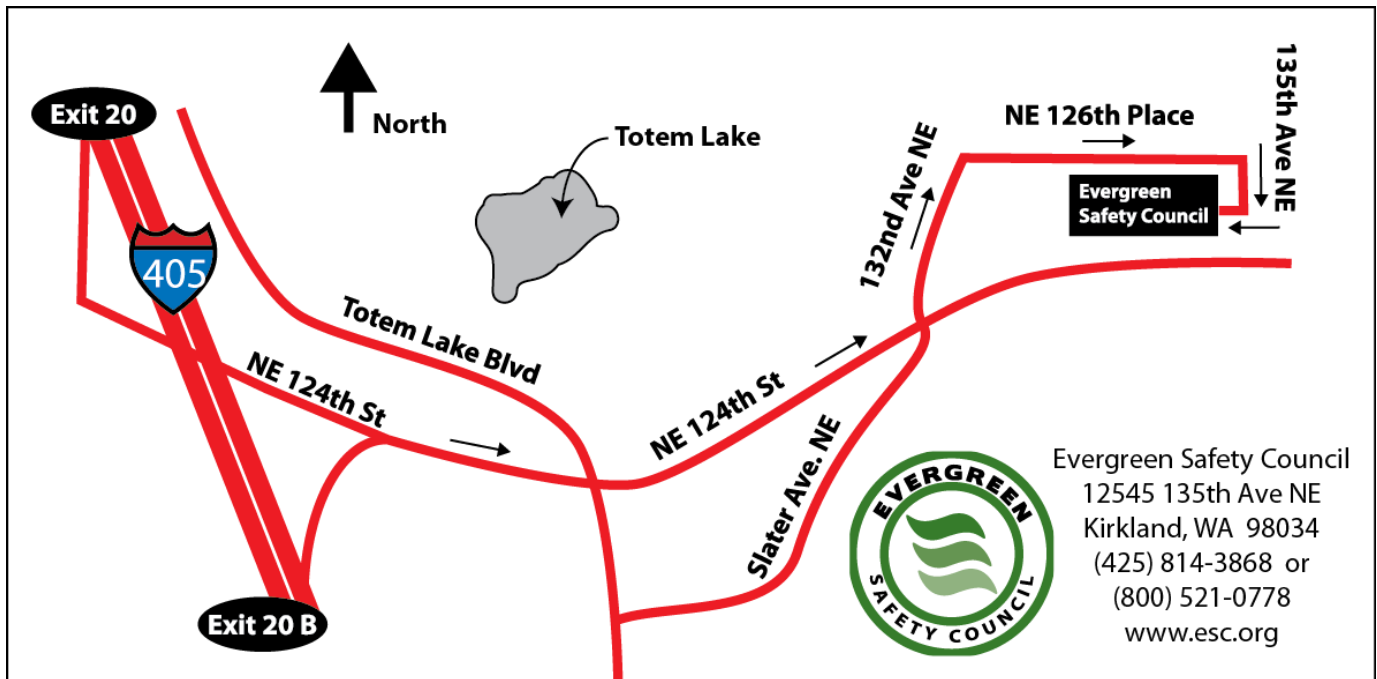

Evergreen Safety Council Driving Directions

Evergreen Safety Council
12545 135th Ave NE
Kirkland, WA 98034
(425) 814-3868 or
(800) 521-0778
www.esc.org

405 Southbound

1. Take NE 124th St (EXIT 20B)
2. Turn left onto NE 124th St
3. Slight left onto 132nd Ave NE / Slater Ave NE
4. Turn right onto NE 126th Pl
5. Take right onto 135th Ave NE
Destination will be on the right

405 Northbound

1. Take NE 124th St (EXIT 20B)
2. Turn right onto NE 124th St
3. Slight left onto 132nd Ave NE
4. Turn right onto NE 126th Pl
5. Turn right onto 135th Ave NE
Destination will be on the right

From 1-5 / WA-520

1. Take exit 168B for WA-520 toward Bellevue/ Kirkland
2. Merge onto WA-520 E (Partial toll road)
3. Take the Interstate 405 N exit toward Everett
4. Merge onto I-405 N
5. Take NE 124th St (EXIT 20B)
6. Turn right onto NE 124th St
7. Slight left onto 132nd Ave NE
8. Turn right onto NE 126th Pl
9. Turn right onto 135th Ave NE
Destination will be on the right